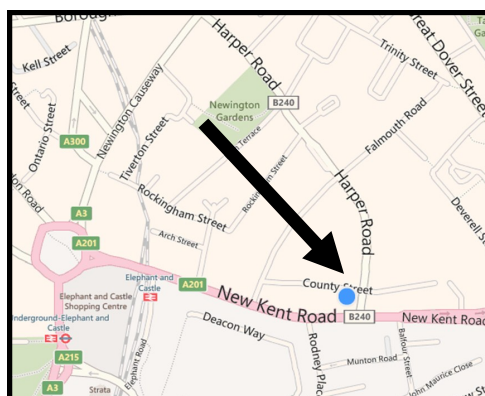

We are open:

Mondays and Wednesdays 10am to 8pm

Tuesdays and Thursdays 10am to 7pm

Fridays 10am to 4pm and we hope to see you soon!

The nearest tube station is Elephant & Castle which is on the Bakerloo and Northern lines. Bus routes along the New Kent Road are: 1, 53, 63, 363, 172, 188, 453